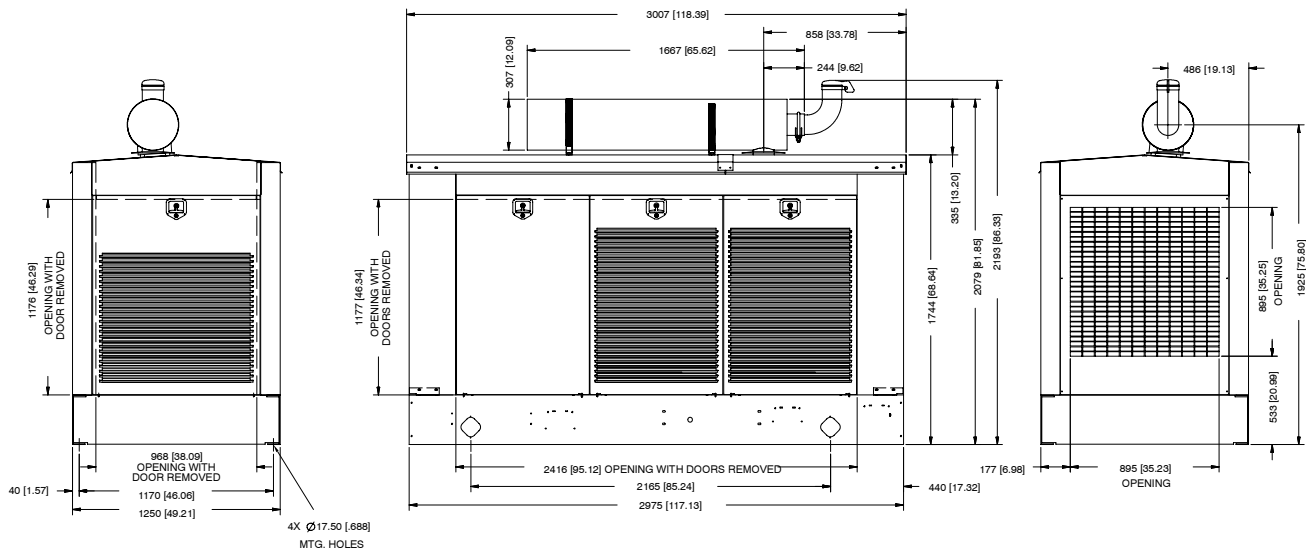

**ISO 9001**  
KOHLER  
POWER SYSTEMS  
NATIONALLY REGISTERED

Applicable to the following:

**20ROZJB**  
**20-230REOZJB**  
**80-250REOZJC**  
**125-275REOZJD**

**Weather housing with externally-mounted silencer and generator set skid mounting**

Dimensions: mm [in.]

20ROZJB and 20-40REOZJB with Silencer and Mounting  
John Deere 3029 Engine

ADV-6657A-B

Dimensions: mm [in.]

50-80REOZJB with Silencer and Mounting  
John Deere 4045 Engine

ADV-6696A-B

ADV-6728A-B

ADV-6662A-F

Dimensions: mm [in.]

200/230REOZJB with Silencer and Mounting  
John Deere 6081 Engine

ADV-6883A-E

Dimensions: mm [in.]

80/100REOZJC with Silencer and Mounting  
John Deere 4045 Engine