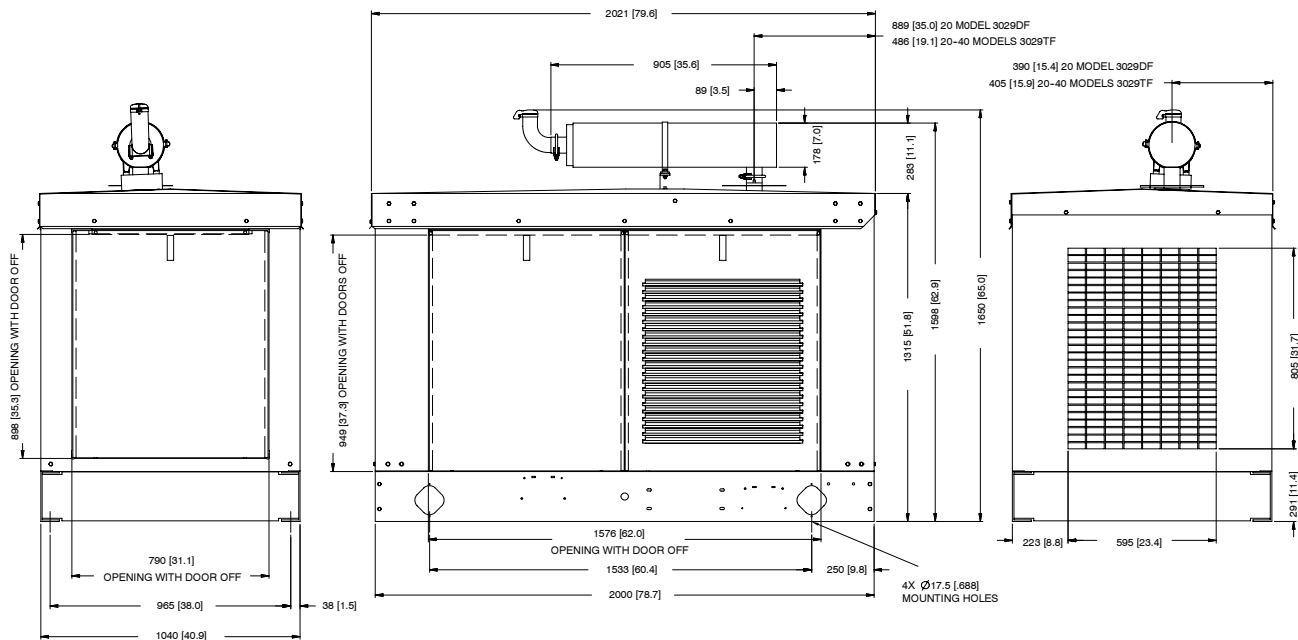

**ISO 9001**  
KOHLER  
POWER SYSTEMS  
NATIONALLY REGISTERED

Applicable to the following:

**20ROZJB**  
**20-230REOZJB**  
**80-250REOZJC**  
**125-275REOZJD**

**Weather housing with externally-mounted silencer and generator set skid mounting**

Dimensions: mm [in.]

20ROZJB and 20-40REOZJB with Silencer and Mounting  
John Deere 3029 Engine

ADV-6657A-B

Dimensions: mm [in.]

50-80REOZJB with Silencer and Mounting  
John Deere 4045 Engine

ADV-6696A-B

ADV-6728A-B

ADV-6662A-F

Dimensions: mm [in.]

200/230REOZJB with Silencer and Mounting  
John Deere 6081 Engine

ADV-6883A-E

Dimensions: mm [in.]

80/100REOZJC with Silencer and Mounting  
John Deere 4045 Engine