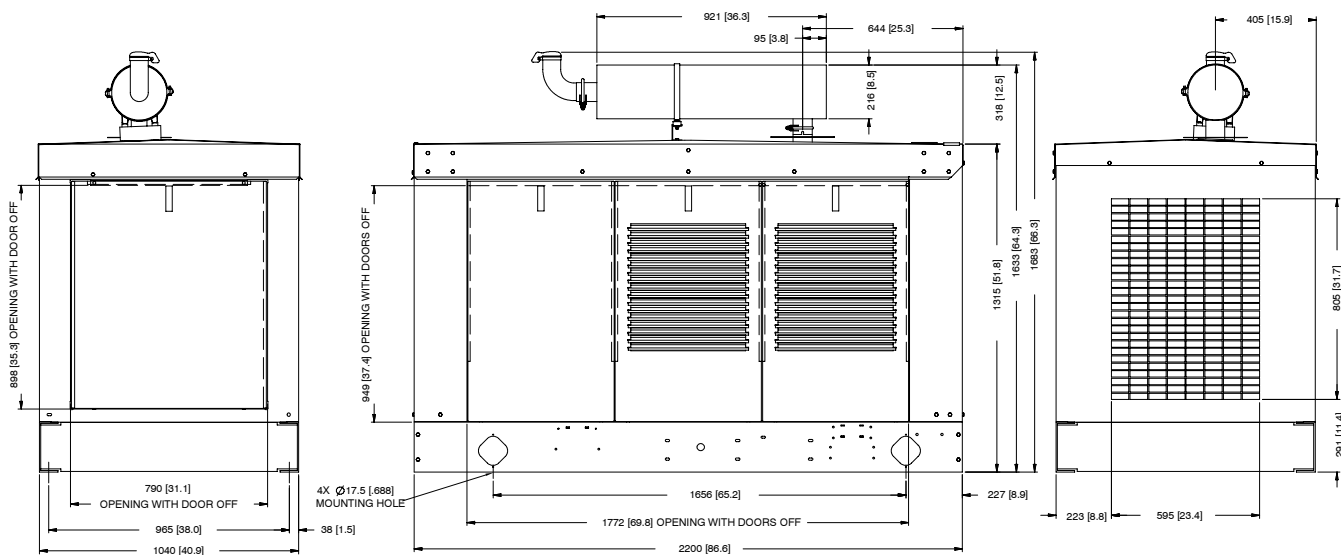

Dimensions: mm [in.]

20ROZJB and 20-40REOZJB with Silencer and Mounting  
John Deere 3029 Engine

ADV-6657A-B

Dimensions: mm [in.]

50-80REOZJB with Silencer and Mounting  
John Deere 4045 Engine

ADV-6696A-B

ADV-6728A-B

ADV-6662A-F

Dimensions: mm [in.]

200/230REOZJB with Silencer and Mounting  
John Deere 6081 Engine

ADV-6883A-E

Dimensions: mm [in.]

80/100REOZJC with Silencer and Mounting  
John Deere 4045 Engine