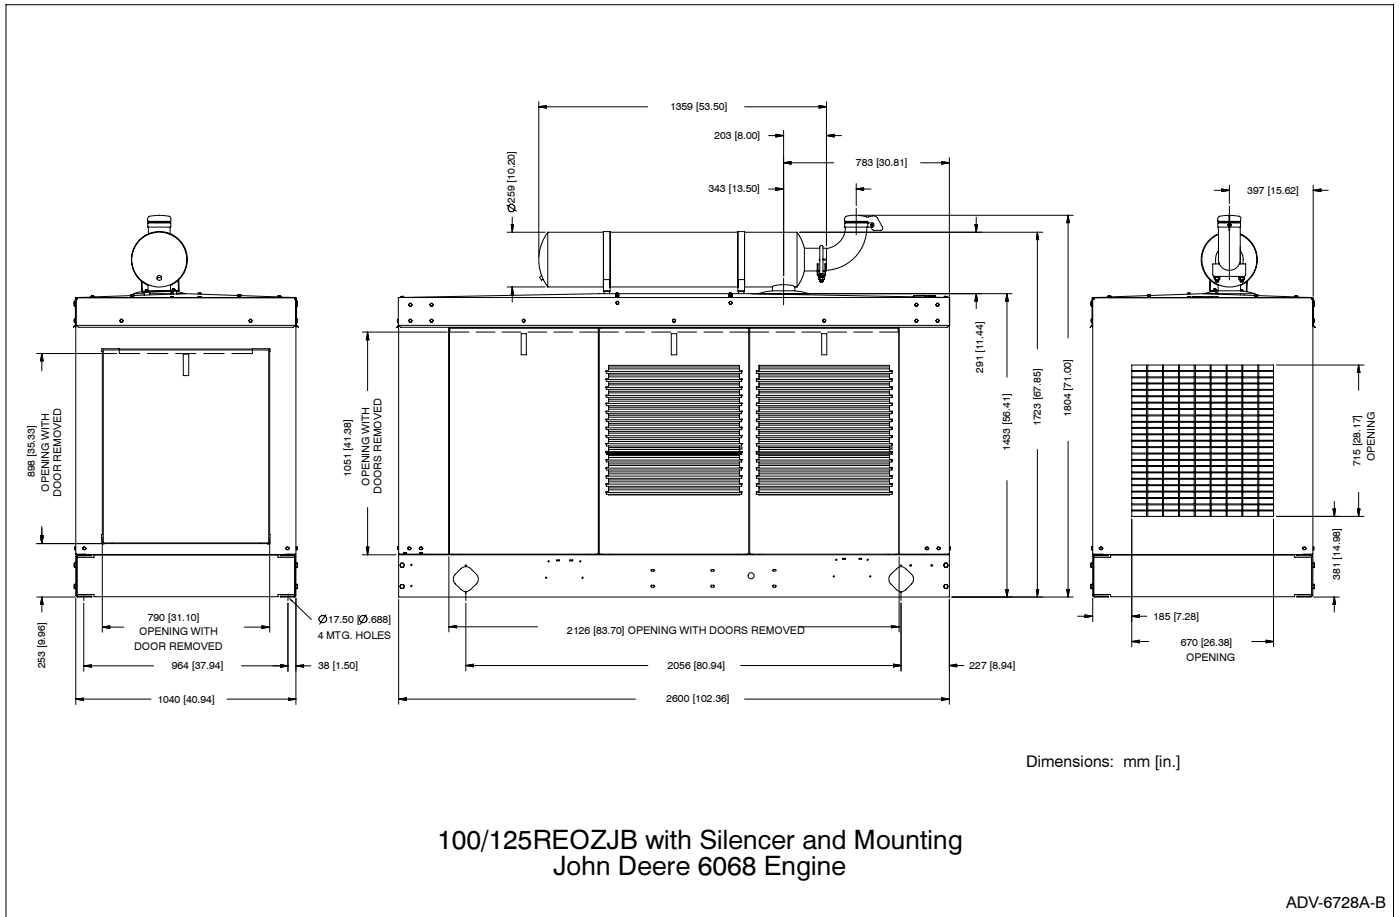

**ISO 9001**  
KOHLER  
POWER SYSTEMS  
NATIONALLY REGISTERED

Applicable to the following:

**20ROZJB**  
**20-230REOZJB**  
**80-250REOZJC**  
**125-275REOZJD**

**Weather housing with externally-mounted silencer and generator set skid mounting**

Dimensions: mm [in.]

20ROZJB and 20-40REOZJB with Silencer and Mounting  
John Deere 3029 Engine

ADV-6657A-B

Dimensions: mm [in.]

50-80REOZJB with Silencer and Mounting  
John Deere 4045 Engine

ADV-6696A-B

ADV-6728A-B

ADV-6662A-F

Dimensions: mm [in.]

200/230REOZJB with Silencer and Mounting  
John Deere 6081 Engine

ADV-6883A-E

Dimensions: mm [in.]

80/100REOZJC with Silencer and Mounting  
John Deere 4045 Engine