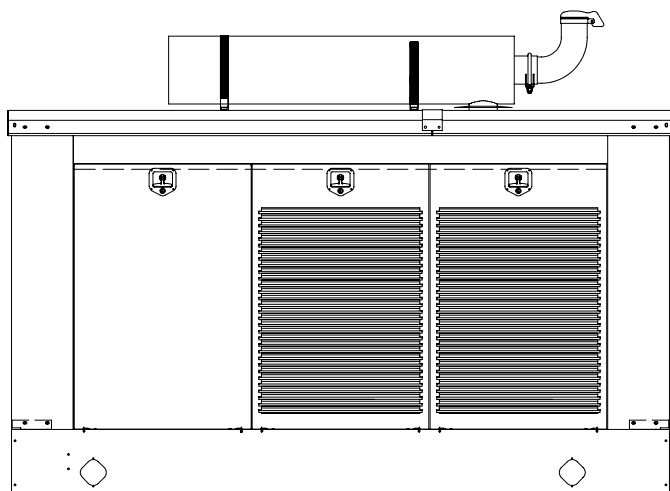

**ISO 9001**  
KOHLER  
POWER SYSTEMS  
NATIONALLY REGISTERED

Applicable to the following:

**20ROZJB**  
**20-230REOZJB**  
**80-250REOZJC**  
**125-275REOZJD**

**Weather housing with externally-mounted silencer and generator set skid mounting**

Dimensions: mm [in.]

20ROZJB and 20-40REOZJB with Silencer and Mounting  
John Deere 3029 Engine

ADV-6657A-B

Dimensions: mm [in.]

50-80REOZJB with Silencer and Mounting  
John Deere 4045 Engine

ADV-6696A-B

ADV-6728A-B

ADV-6662A-F

Dimensions: mm [in.]

200/230REOZJB with Silencer and Mounting  
John Deere 6081 Engine

ADV-6883A-E

Dimensions: mm [in.]

80/100REOZJC with Silencer and Mounting  
John Deere 4045 Engine