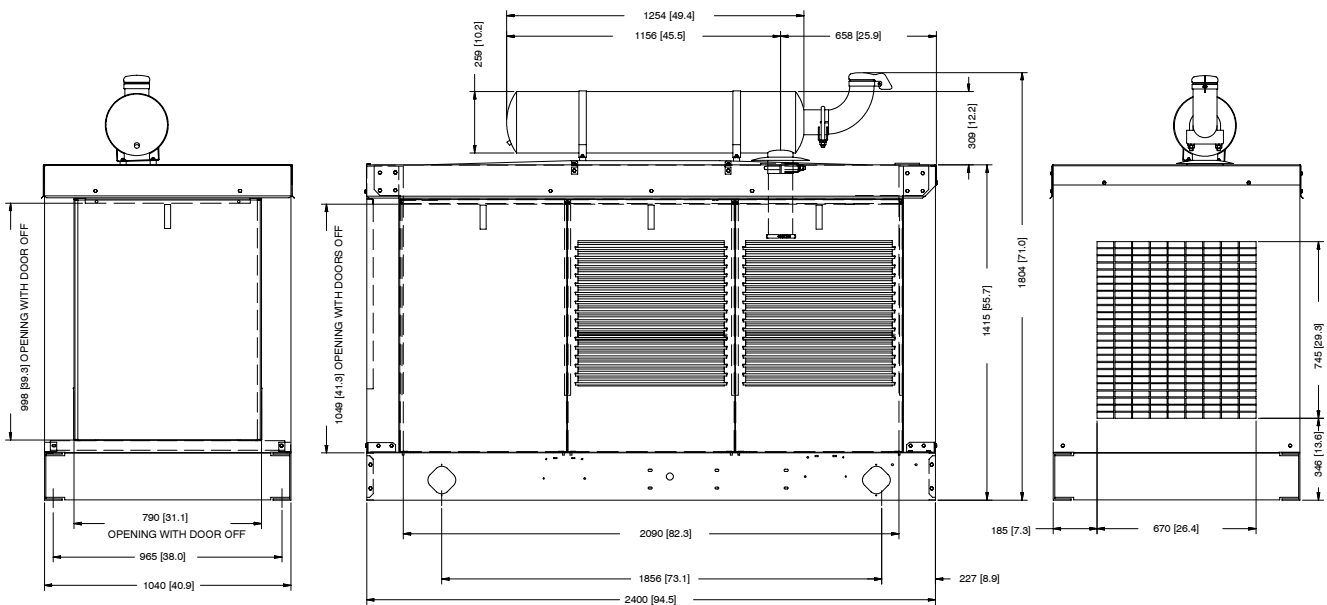

Dimensions: mm [in.]

20ROZJB and 20-40REOZJB with Silencer and Mounting  
John Deere 3029 Engine

ADV-6657A-B

Dimensions: mm [in.]

50-80REOZJB with Silencer and Mounting  
John Deere 4045 Engine

ADV-6696A-B

ADV-6728A-B

ADV-6662A-F

Dimensions: mm [in.]

200/230REOZJB with Silencer and Mounting  
John Deere 6081 Engine

ADV-6883A-E

Dimensions: mm [in.]

80/100REOZJC with Silencer and Mounting  
John Deere 4045 Engine