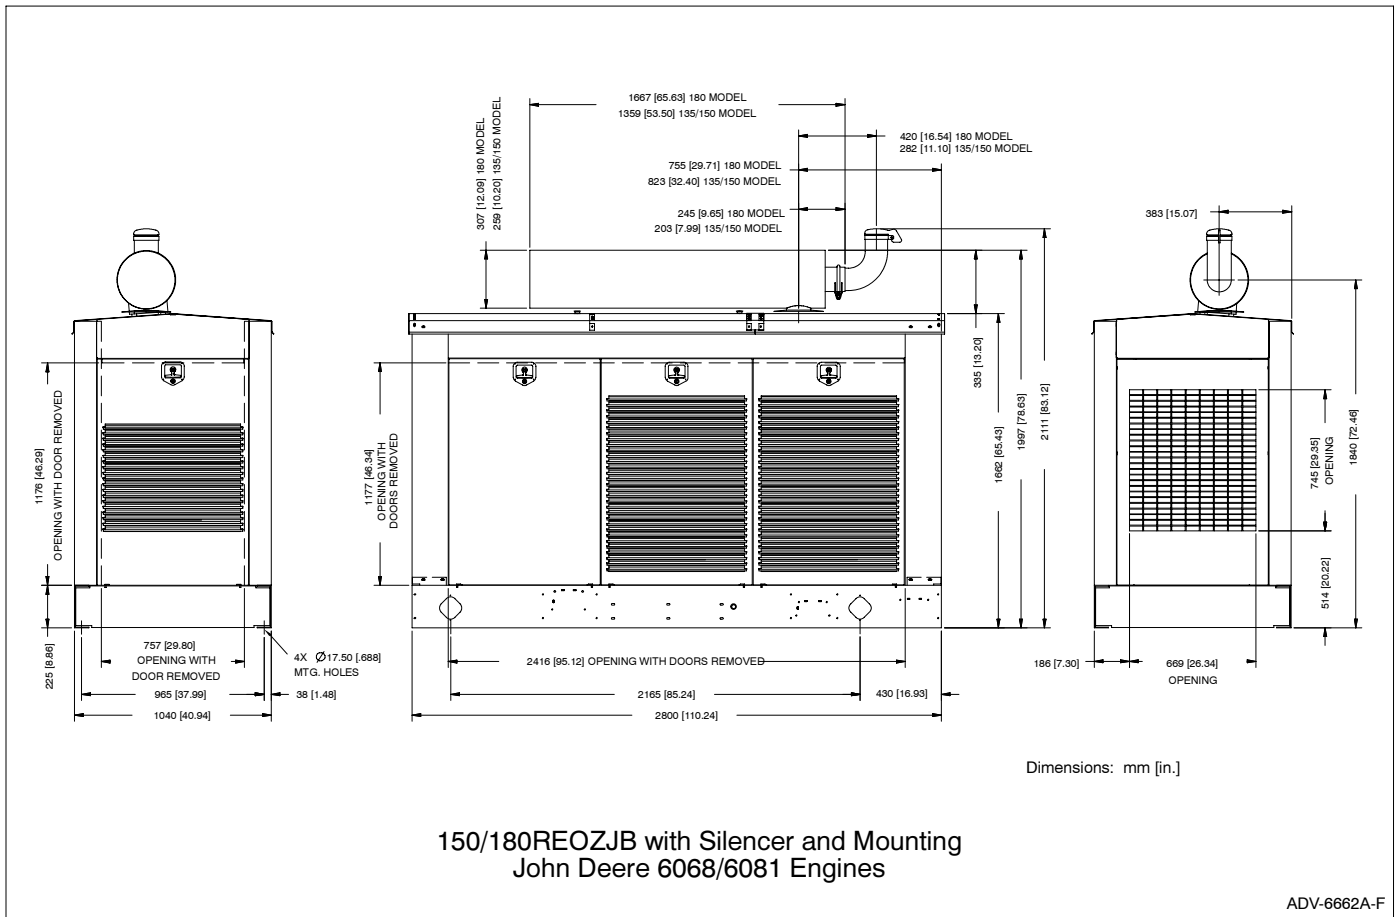

**ISO 9001**  
KOHLER  
POWER SYSTEMS  
NATIONALLY REGISTERED

Applicable to the following:

**20ROZJB**  
**20-230REOZJB**  
**80-250REOZJC**  
**125-275REOZJD**

**Weather housing with externally-mounted silencer and generator set skid mounting**

Dimensions: mm [in.]

20ROZJB and 20-40REOZJB with Silencer and Mounting  
John Deere 3029 Engine

ADV-6657A-B

Dimensions: mm [in.]

50-80REOZJB with Silencer and Mounting  
John Deere 4045 Engine

ADV-6696A-B

ADV-6728A-B

ADV-6662A-F

Dimensions: mm [in.]

200/230REOZJB with Silencer and Mounting  
John Deere 6081 Engine

ADV-6883A-E

Dimensions: mm [in.]

80/100REOZJC with Silencer and Mounting  
John Deere 4045 Engine